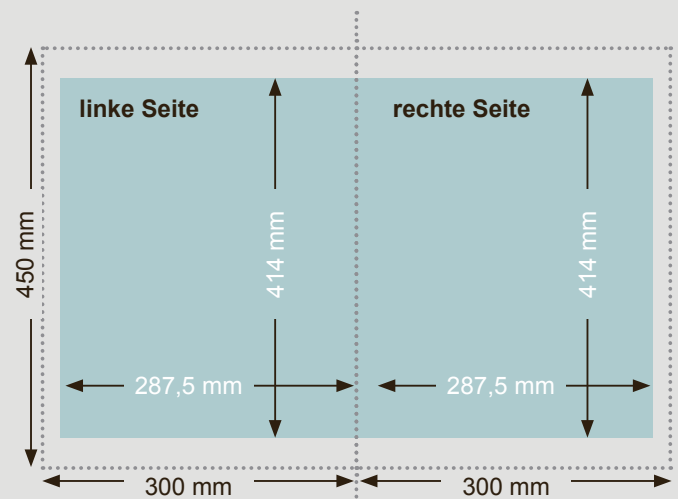

# Specification for broadsheet

Page format / paper format: 300 x 450 mm

Format: 275 x 414 mm

Format: 287,5 x 414 mm

## No inner margins

Top	18 mm
Bottom	18 mm
Inside	12,5 mm
Outside	12,5 mm

## Inner margins

Top	18 mm
Bottom	18 mm
Inside	0 mm
Outside	12,5 mm

Delivery of the PDF as single pages!

If the space in the inner margin is required, please let us know.

Outside, at the top and at the bottom there must be no elements projecting beyond the type area because they cannot be printed!