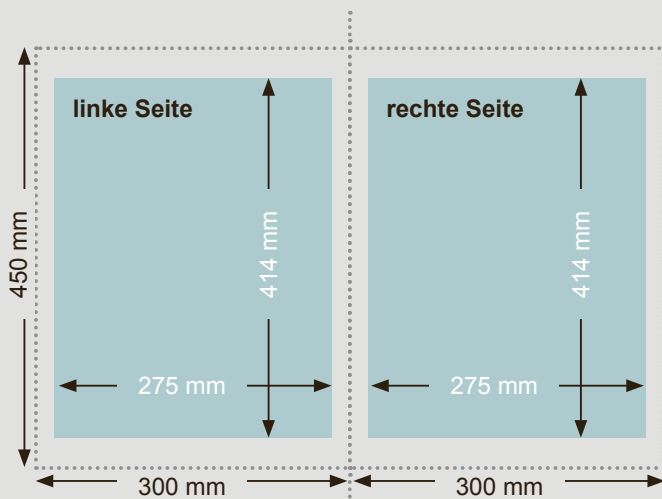

# Specification for broadsheet

Page format / paper format: 300 x 450 mm

Format: 275 x 414 mm

Format: 287,5 x 414 mm

## No inner margins

Top	18 mm
Bottom	18 mm
Inside	12,5 mm
Outside	12,5 mm

## Inner margins

Top	18 mm
Bottom	18 mm
Inside	0 mm
Outside	12,5 mm

Delivery of the PDF as single pages!

If the space in the inner margin is required, please let us know.

Outside, at the top and at the bottom there must be no elements projecting beyond the type area because they cannot be printed!